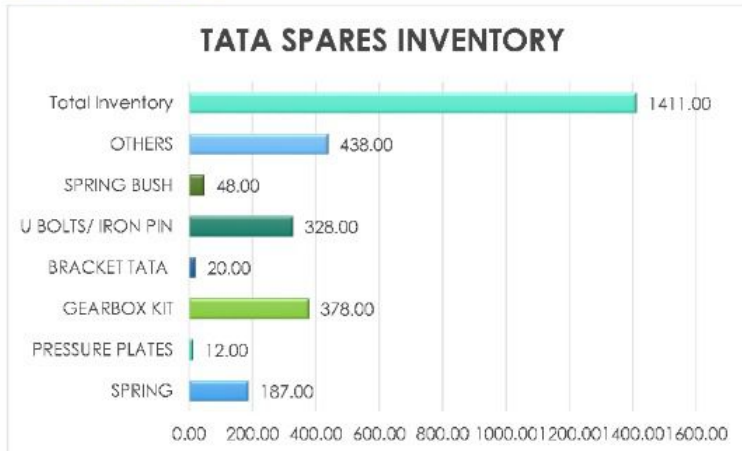

GEARBOX KIT	TYPES	UNIT	STOCK
GEAR BOX SHIM KIT(60GB)		NOS	190.00
GEAR BOX SHIM KIT(75GB)		NOS	188.00
Total			378.00

BRACKET TATA	TYPES	UNIT	STOCK
BRACKET TATA 1210 DI R/S		NOS	2.00
MIDDLE BRACKET DOUBLE PIN		NOS	7.00
FRONT BRACKET (6HOLE)		NOS	3.00
BRACKET TATA 2416		NOS	8.00
Total for bracket			20.00

SUMMARY OF STOCK

PRESSURE PLATES	TYPES	UNIT	STOCK
Pressure Plate (GBS-40) 3FINGER	GBS-40	NOS	1.00
Pressure Plate (GBS-40) 4 FINGER	GBS-40	NOS	11.00
Total for decorations			12.00

OTHERS	TYPES	UNIT	STOCK
Clutch Release Bearing		NOS	2.00
Door Visor Xenon Heavy (Rain Guard)		NOS	13.00
BEEL CRANK LEVER		NOS	5.00
B.C BUSH TATA (SET OF 3PCS)		NOS	26.00
TATA 2416 FRONT SPRING EYE BUSH		NOS	39.00
TATA 2416 REAR SPRING EYE BUSH		NOS	20.00
BOLT WITH NUT 16MM 12"		NOS	60.00
CENTRE BOLT WITH NUT 20**5/8		NOS	15.00
SPRING C. BOLT WITH NUT (5/8**14)		NOS	40.00
BOLT WITH NUT (1532*12" LH)		NOS	50.00
C/BOLTS 16MM*18"(5/8)		NOS	56.00
REAR TRAILOR		NOS	60.00
TATA SPRING PIN RR SMALL		NOS	22.00
JACK		NOS	30.00
Total for others			438.00

U BOLTS/ IRON PIN	TYPES	UNIT	STOCK
U BOLT TATA 2515 EX FR (22*82*17)		NOS	14.00
U BOLT TATA 2515 EX FR (22*82*18)		NOS	30.00
U BOLT TATA 2515 EX FR (22*82*22)		NOS	28.00
U BOLT TATA 2515 EX FR (22*82*23)		NOS	32.00
IRON PIN (35*149) MP-78		NOS	50.00
IRON PIN (35*129) MP-79		NOS	46.00
IRON PIN (42*116) MP-73		NOS	22.00
IRON PIN (30*129) MP-81		NOS	10.00
IRON PIN (42*148) MP-72		NOS	6.00
SPRING C.BOLT WITH NUT (22**5/8)		NOS	32.00
front centre bolt		NOS	26.00
SPRING C.BOLT WITH NUT (22**5/8)		NOS	32.00
Total for U-bolts			328.00

SPRING BUSH	TYPE	ACTUAL	OVER/UNDER
SPRING BUSH TATA FRONT DI 1210 P		NOS	3.00
SPRING BUSH TATA REAR DI 1210 P		NOS	5.00
SPRING C. BOLT WITH NUT (5/8*14)		NOS	40.00
Total			48.00

Contact at: tatasp_sonamw@stcb.bt / tatasp_bali@stcb.bt

Contact Person:

1. Sonam Wangchuk @ 17358571

2. Bali Ram Moktan @ 77343770